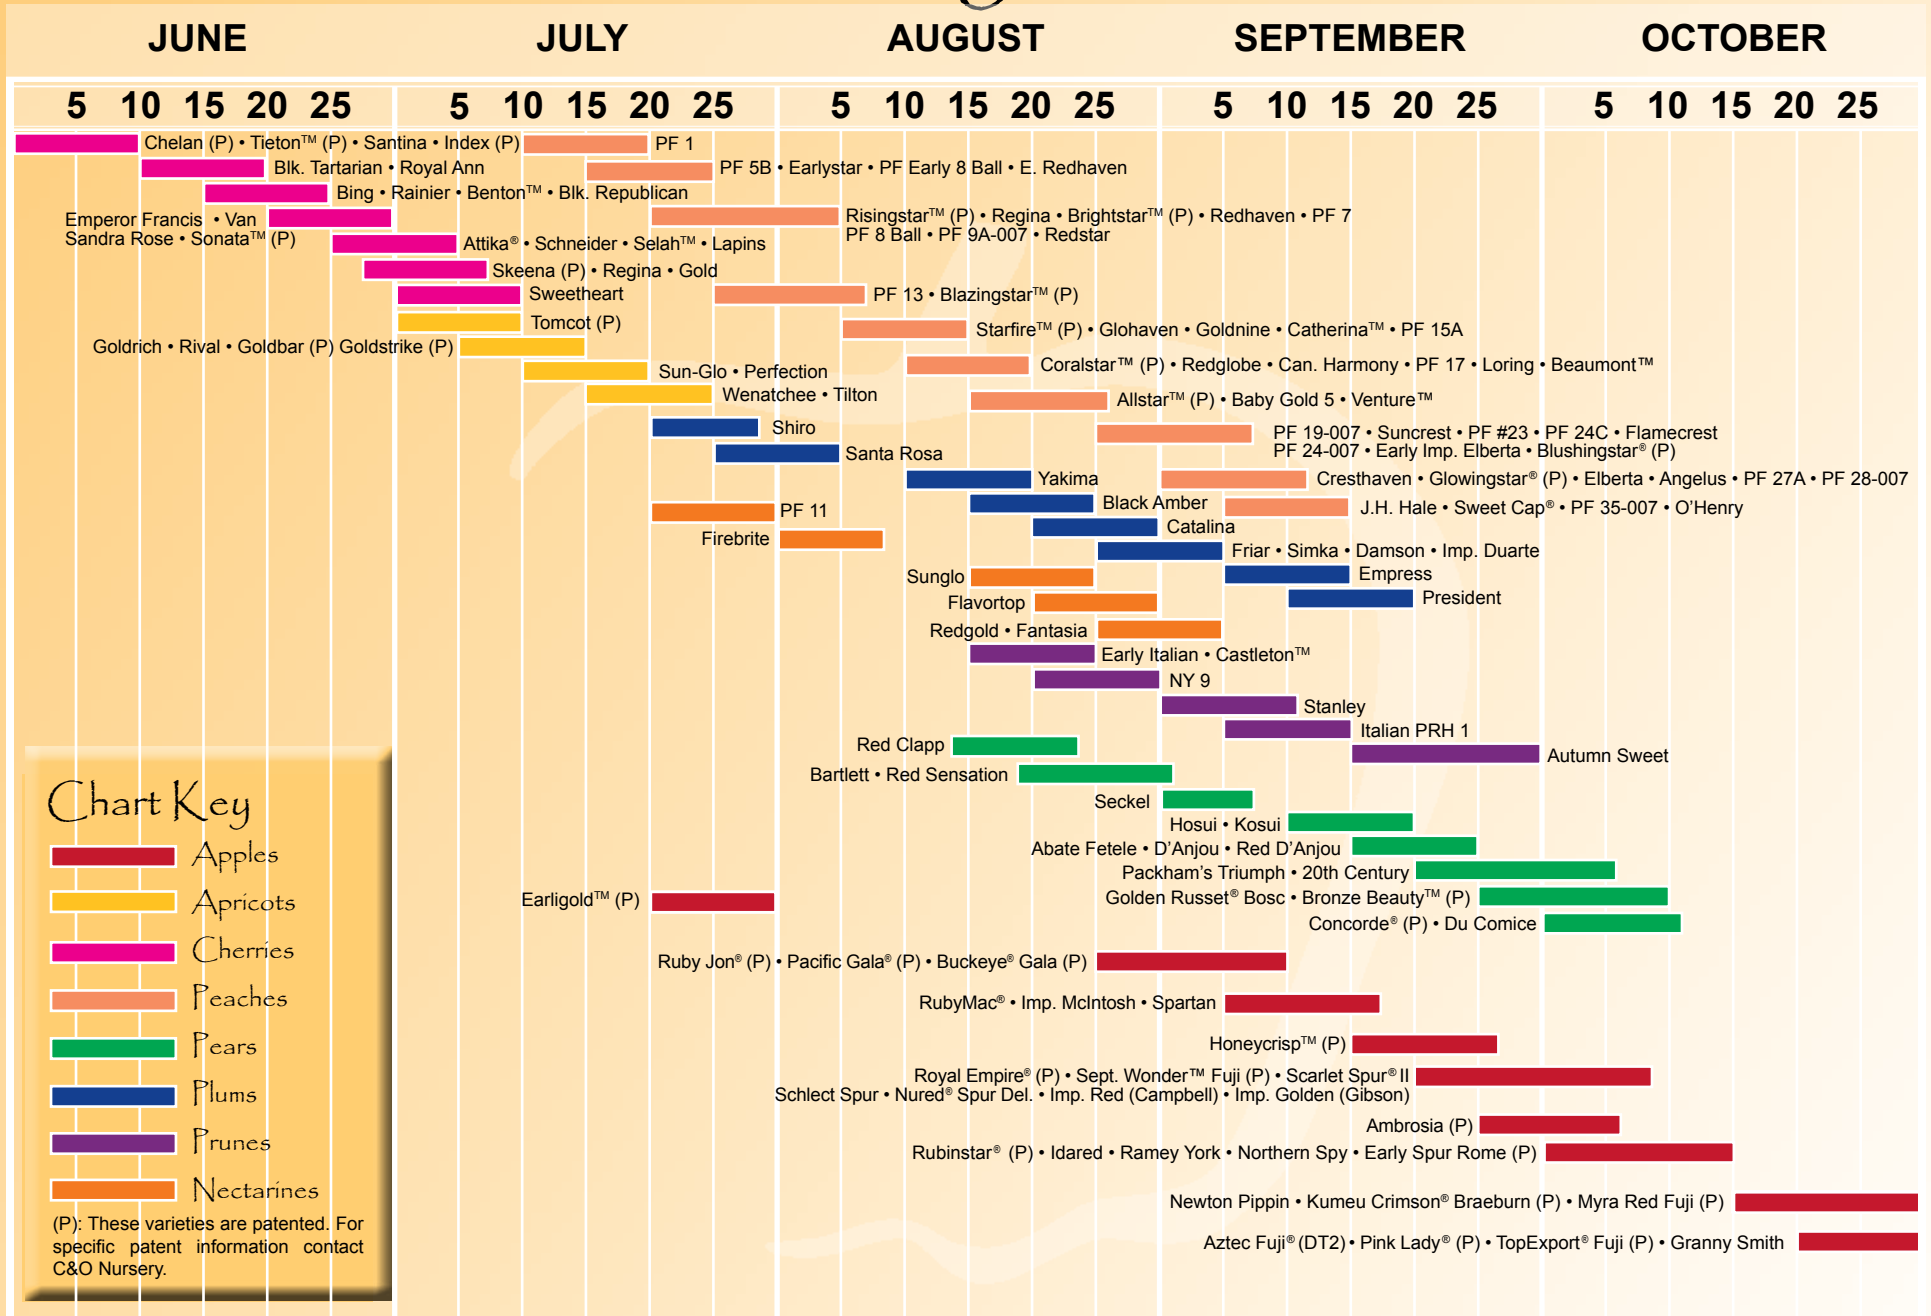

Maturity Chart

Chart Key

- Apples
- Apricots
- Cherries
- Peaches
- Pears
- Plums
- Prunes
- Nectarines

(P): These varieties are patented. For specific patent information contact C&O Nursery.